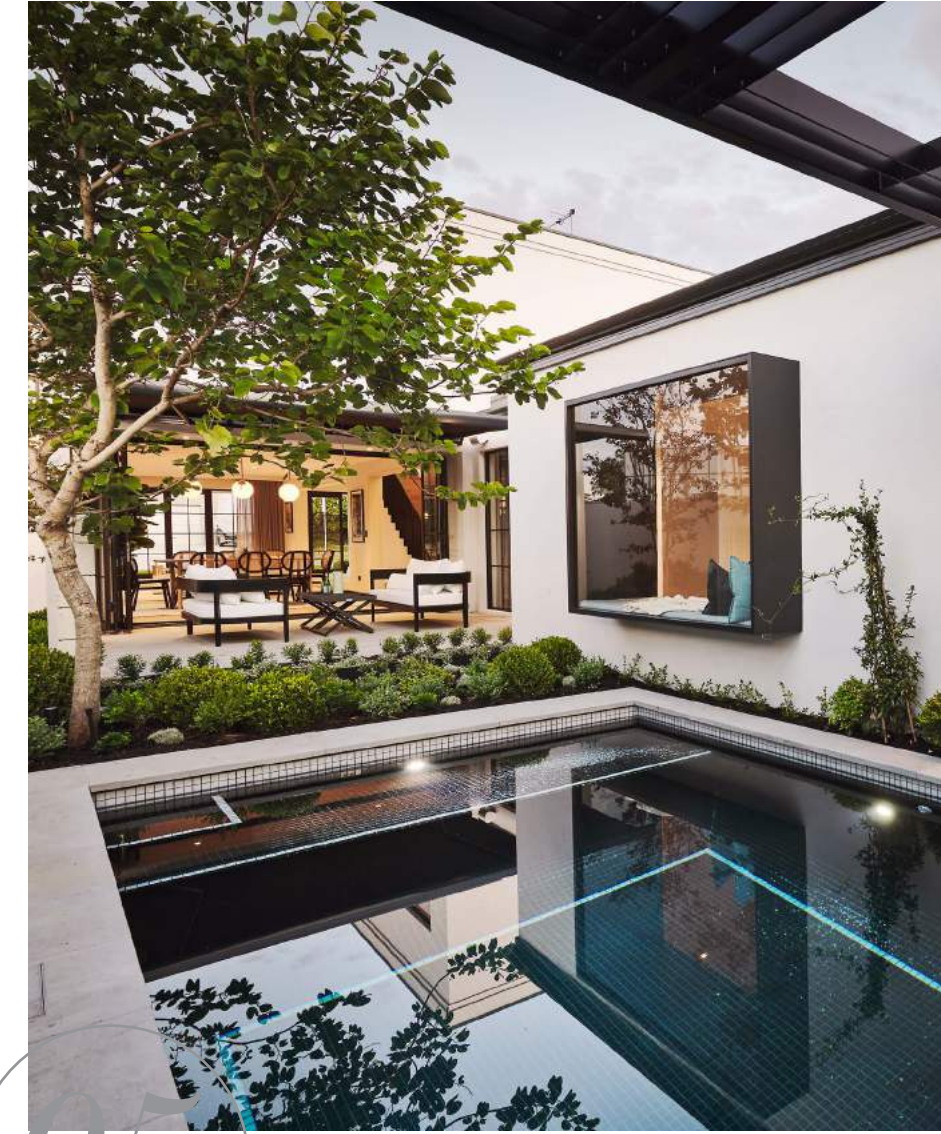

05

OUTDOOR LIVING