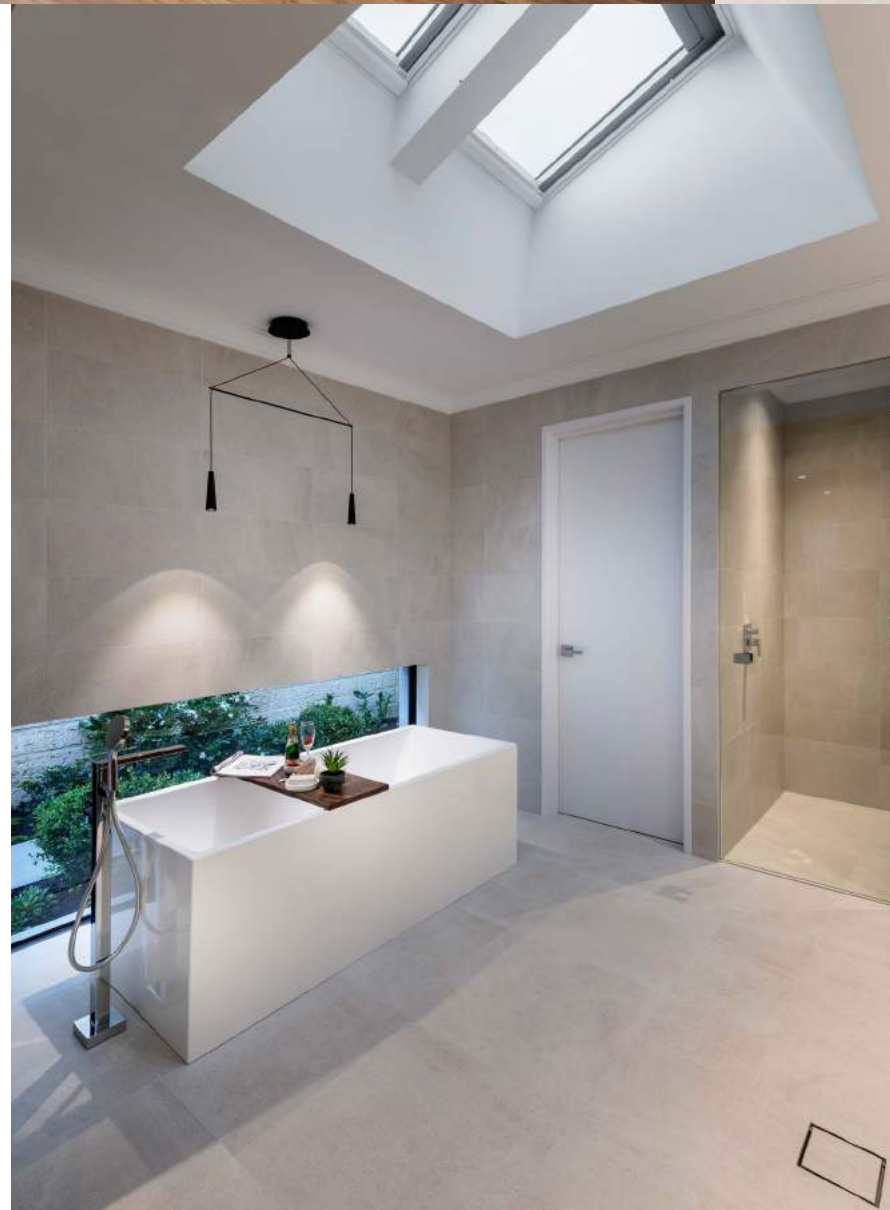

ENSUITE
INSPIRATION